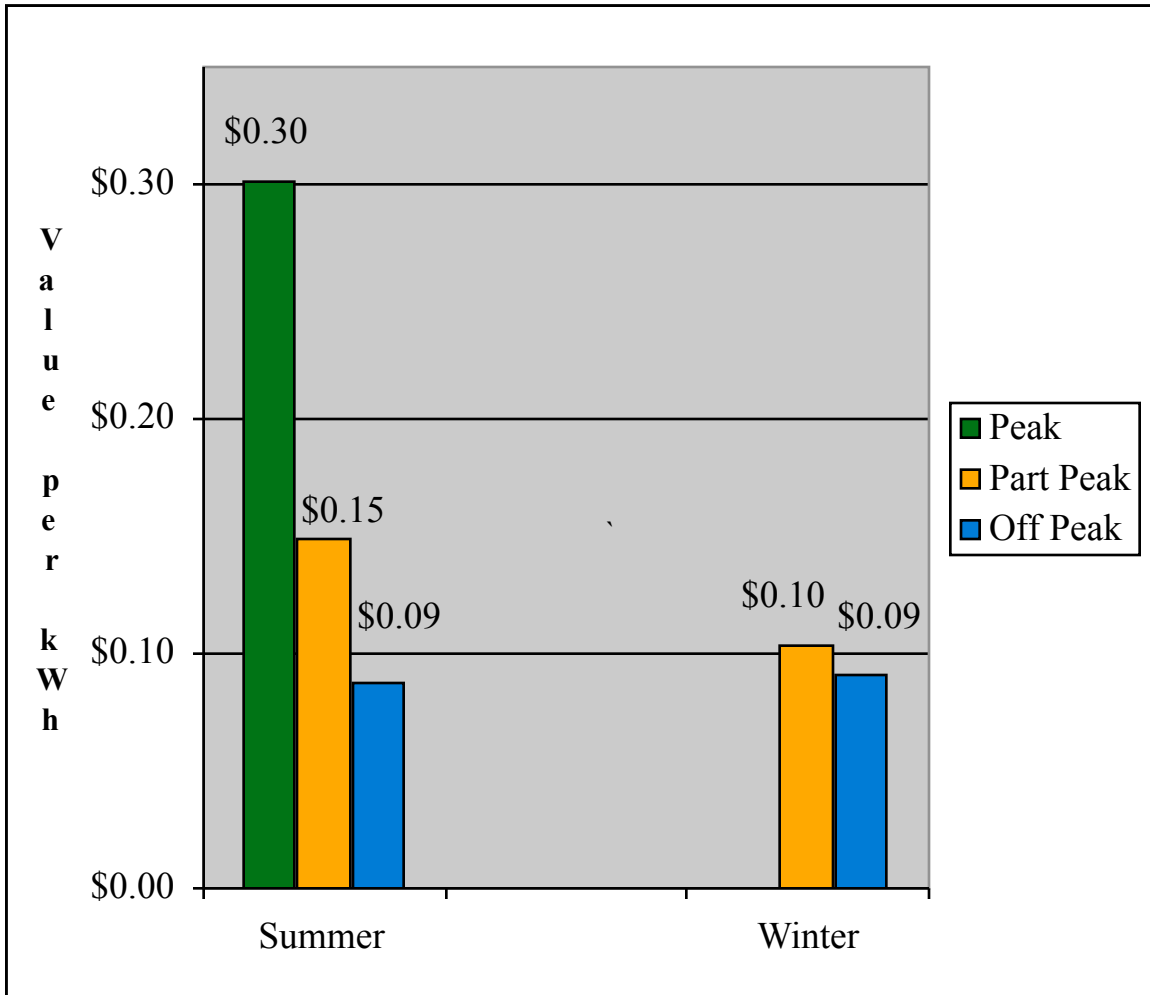

***PGE E-6 Time-of-use Residential Rate Schedule (as of 1/1/2010)***

Summer On-Peak Hours	1 pm to 7 pm, Monday through Friday
Summer Partial-Peak Hours	10 am to 1pm and 7 pm to 9 pm, Monday through Friday
Summer Partial-Peak Hours	5 pm to 8 pm, Sat.& Sun.
Summer Off-Peak	All other times including holidays

Winter Partial-Peak	5:00 pm to 8:00 pm, Monday through Friday
Winter Off-Peak	All other times including Holidays.

Summer period is May 1 - Oct. 31  
 Winter period is Nov. 1 - Apr. 30

Holidays for the purposes of this rate schedule are New Year's Day, President's Day, Memorial Day, Independence Day, Labor Day, Veteran's Day, Thanksgiving Day and Christmas